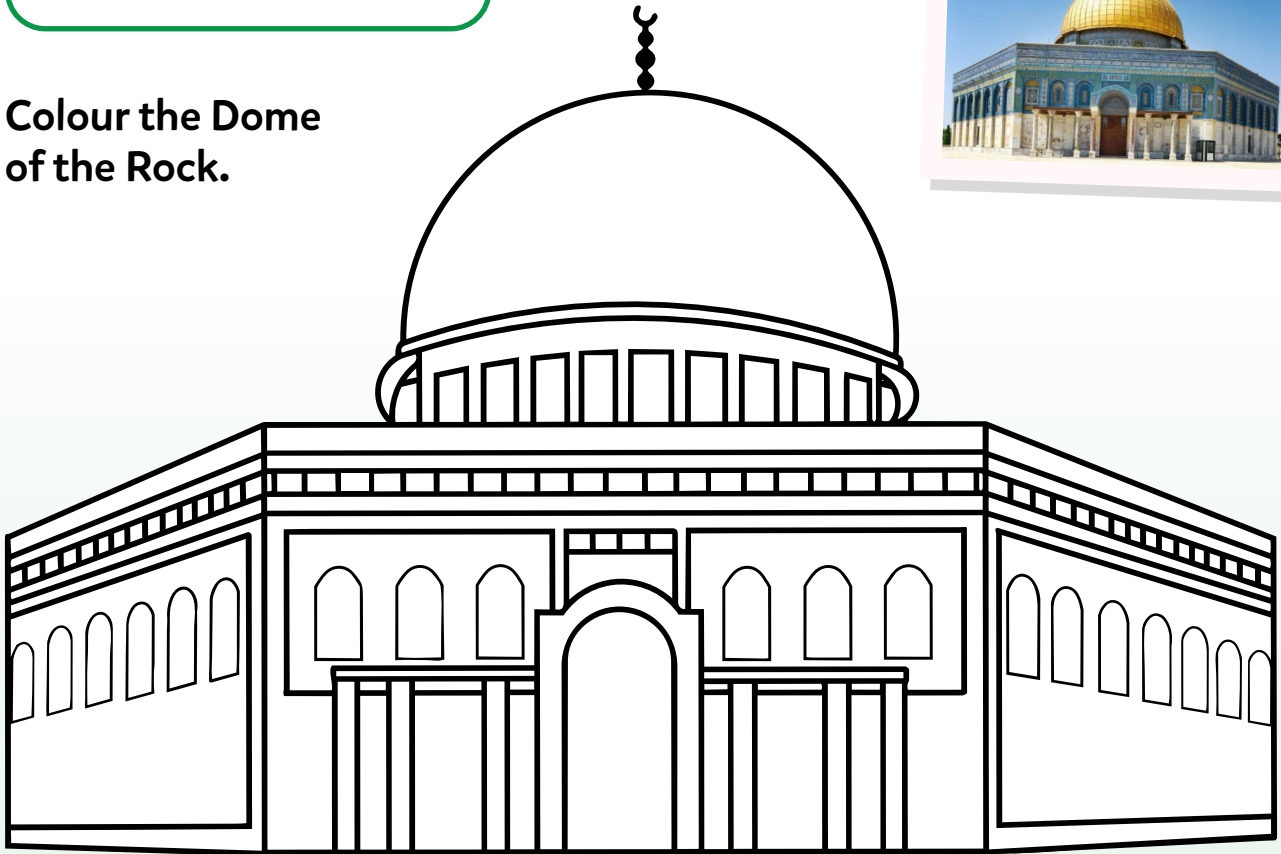

# THE DOME OF THE ROCK

Qubbat as-Sakhrah is a beautiful building in the middle of al-Masjid al-Aqsa.

قُبَّةُ الصَّخْرَةِ

Colour the Dome of the Rock.

It was built by the Umayyad Caliph 'Abdul-Malik ibn Marwan more than 1,300 years ago!