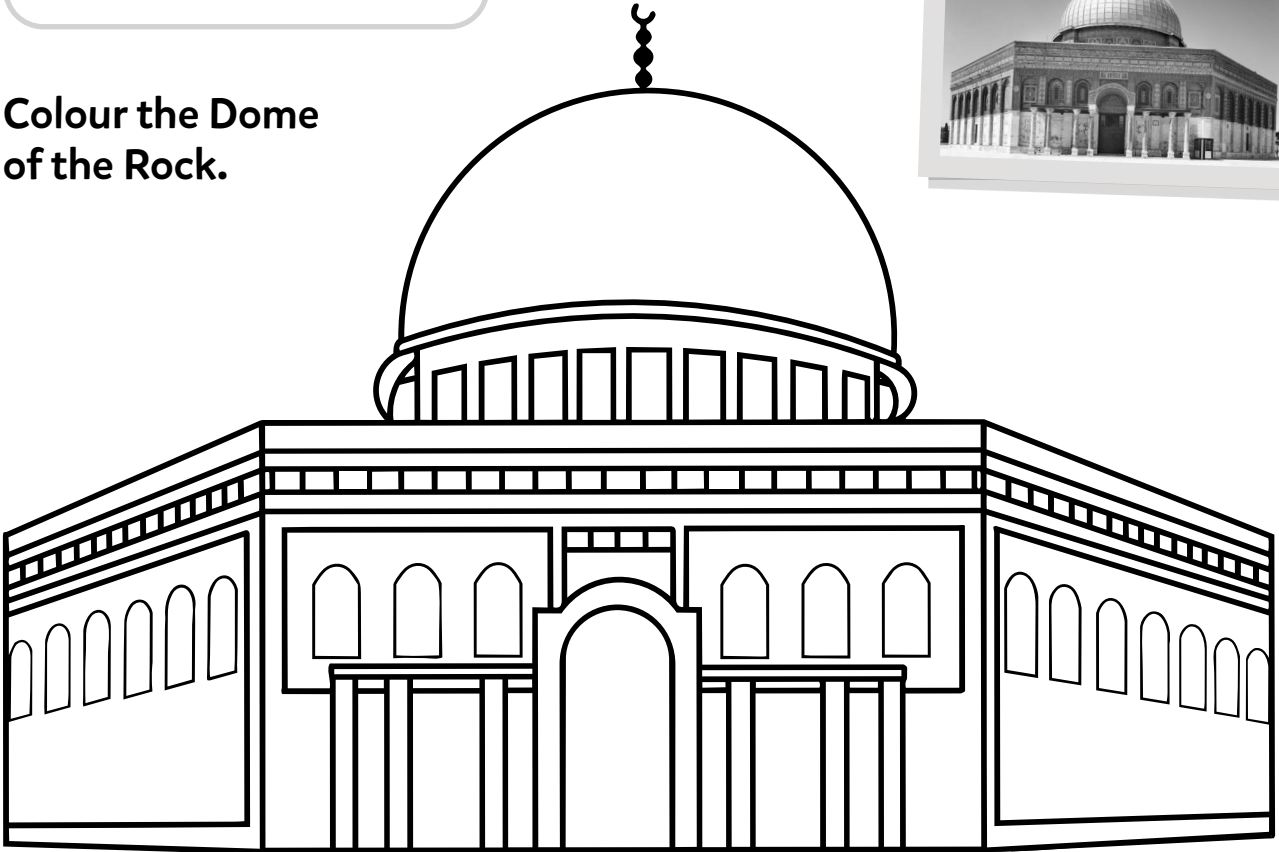

# THE DOME OF THE ROCK

Qubbat as-Sakhrah is a beautiful building in the middle of al-Masjid al-Aqsa.

قُبَّةُ الصَّخْرَةِ

Colour the Dome of the Rock.

It was built by the Umayyad Caliph 'Abdul-Malik ibn Marwan more than 1,300 years ago!